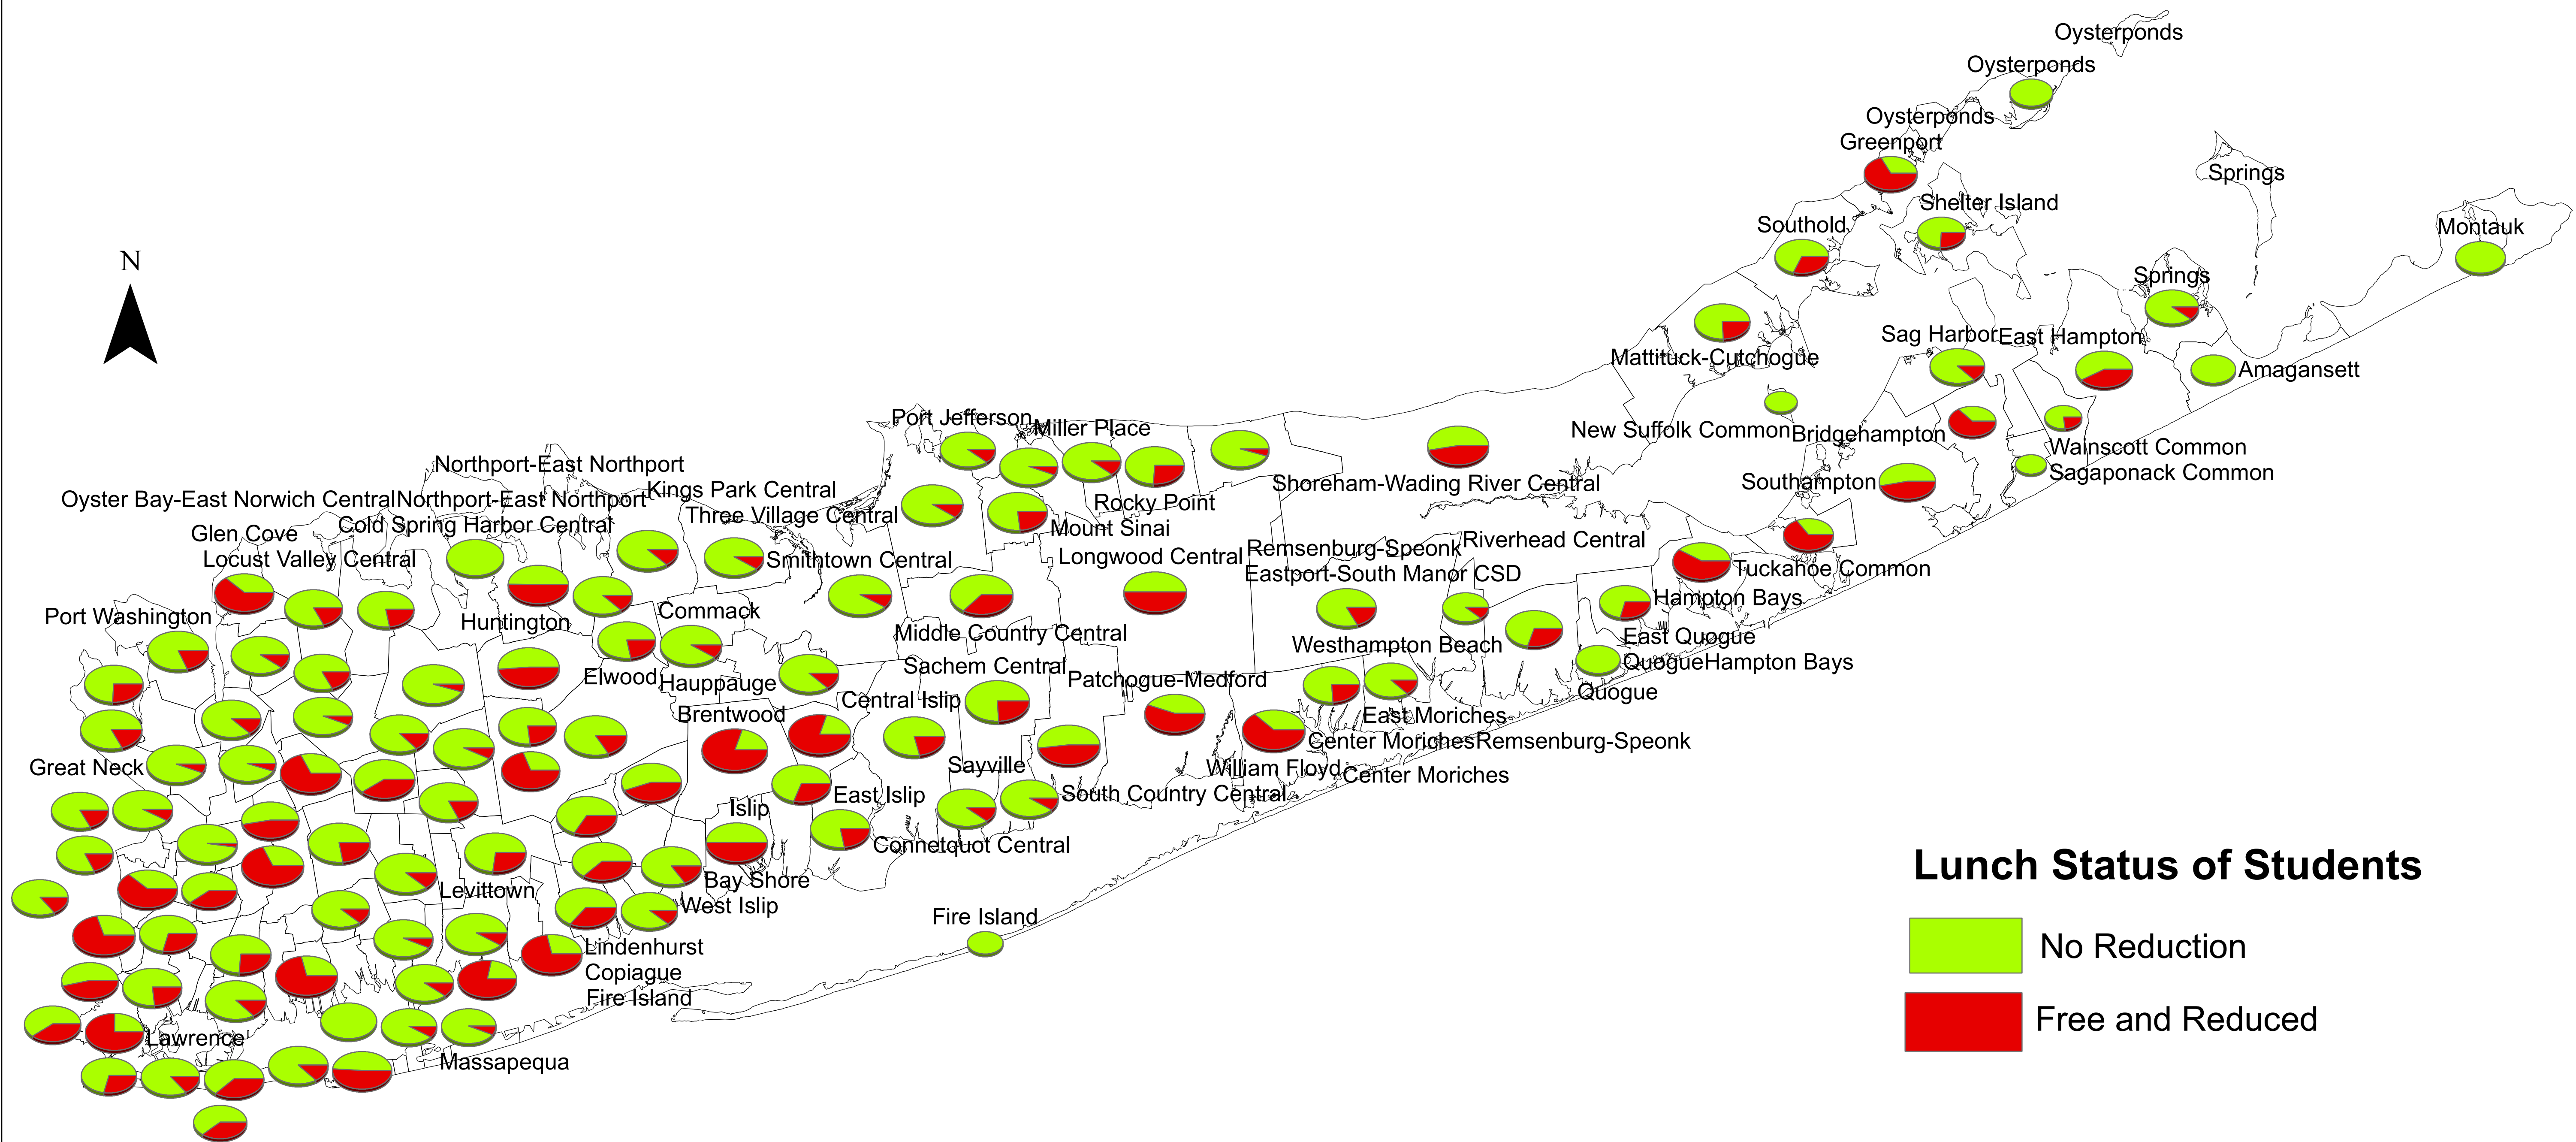

Long Island Public School Districts, Student Poverty 2016-2017

Fishers Island

Lunch Status of Students

0 5 10 20 Miles

Data: NY STATE Department of Education - School Report Card [2016 - 17]