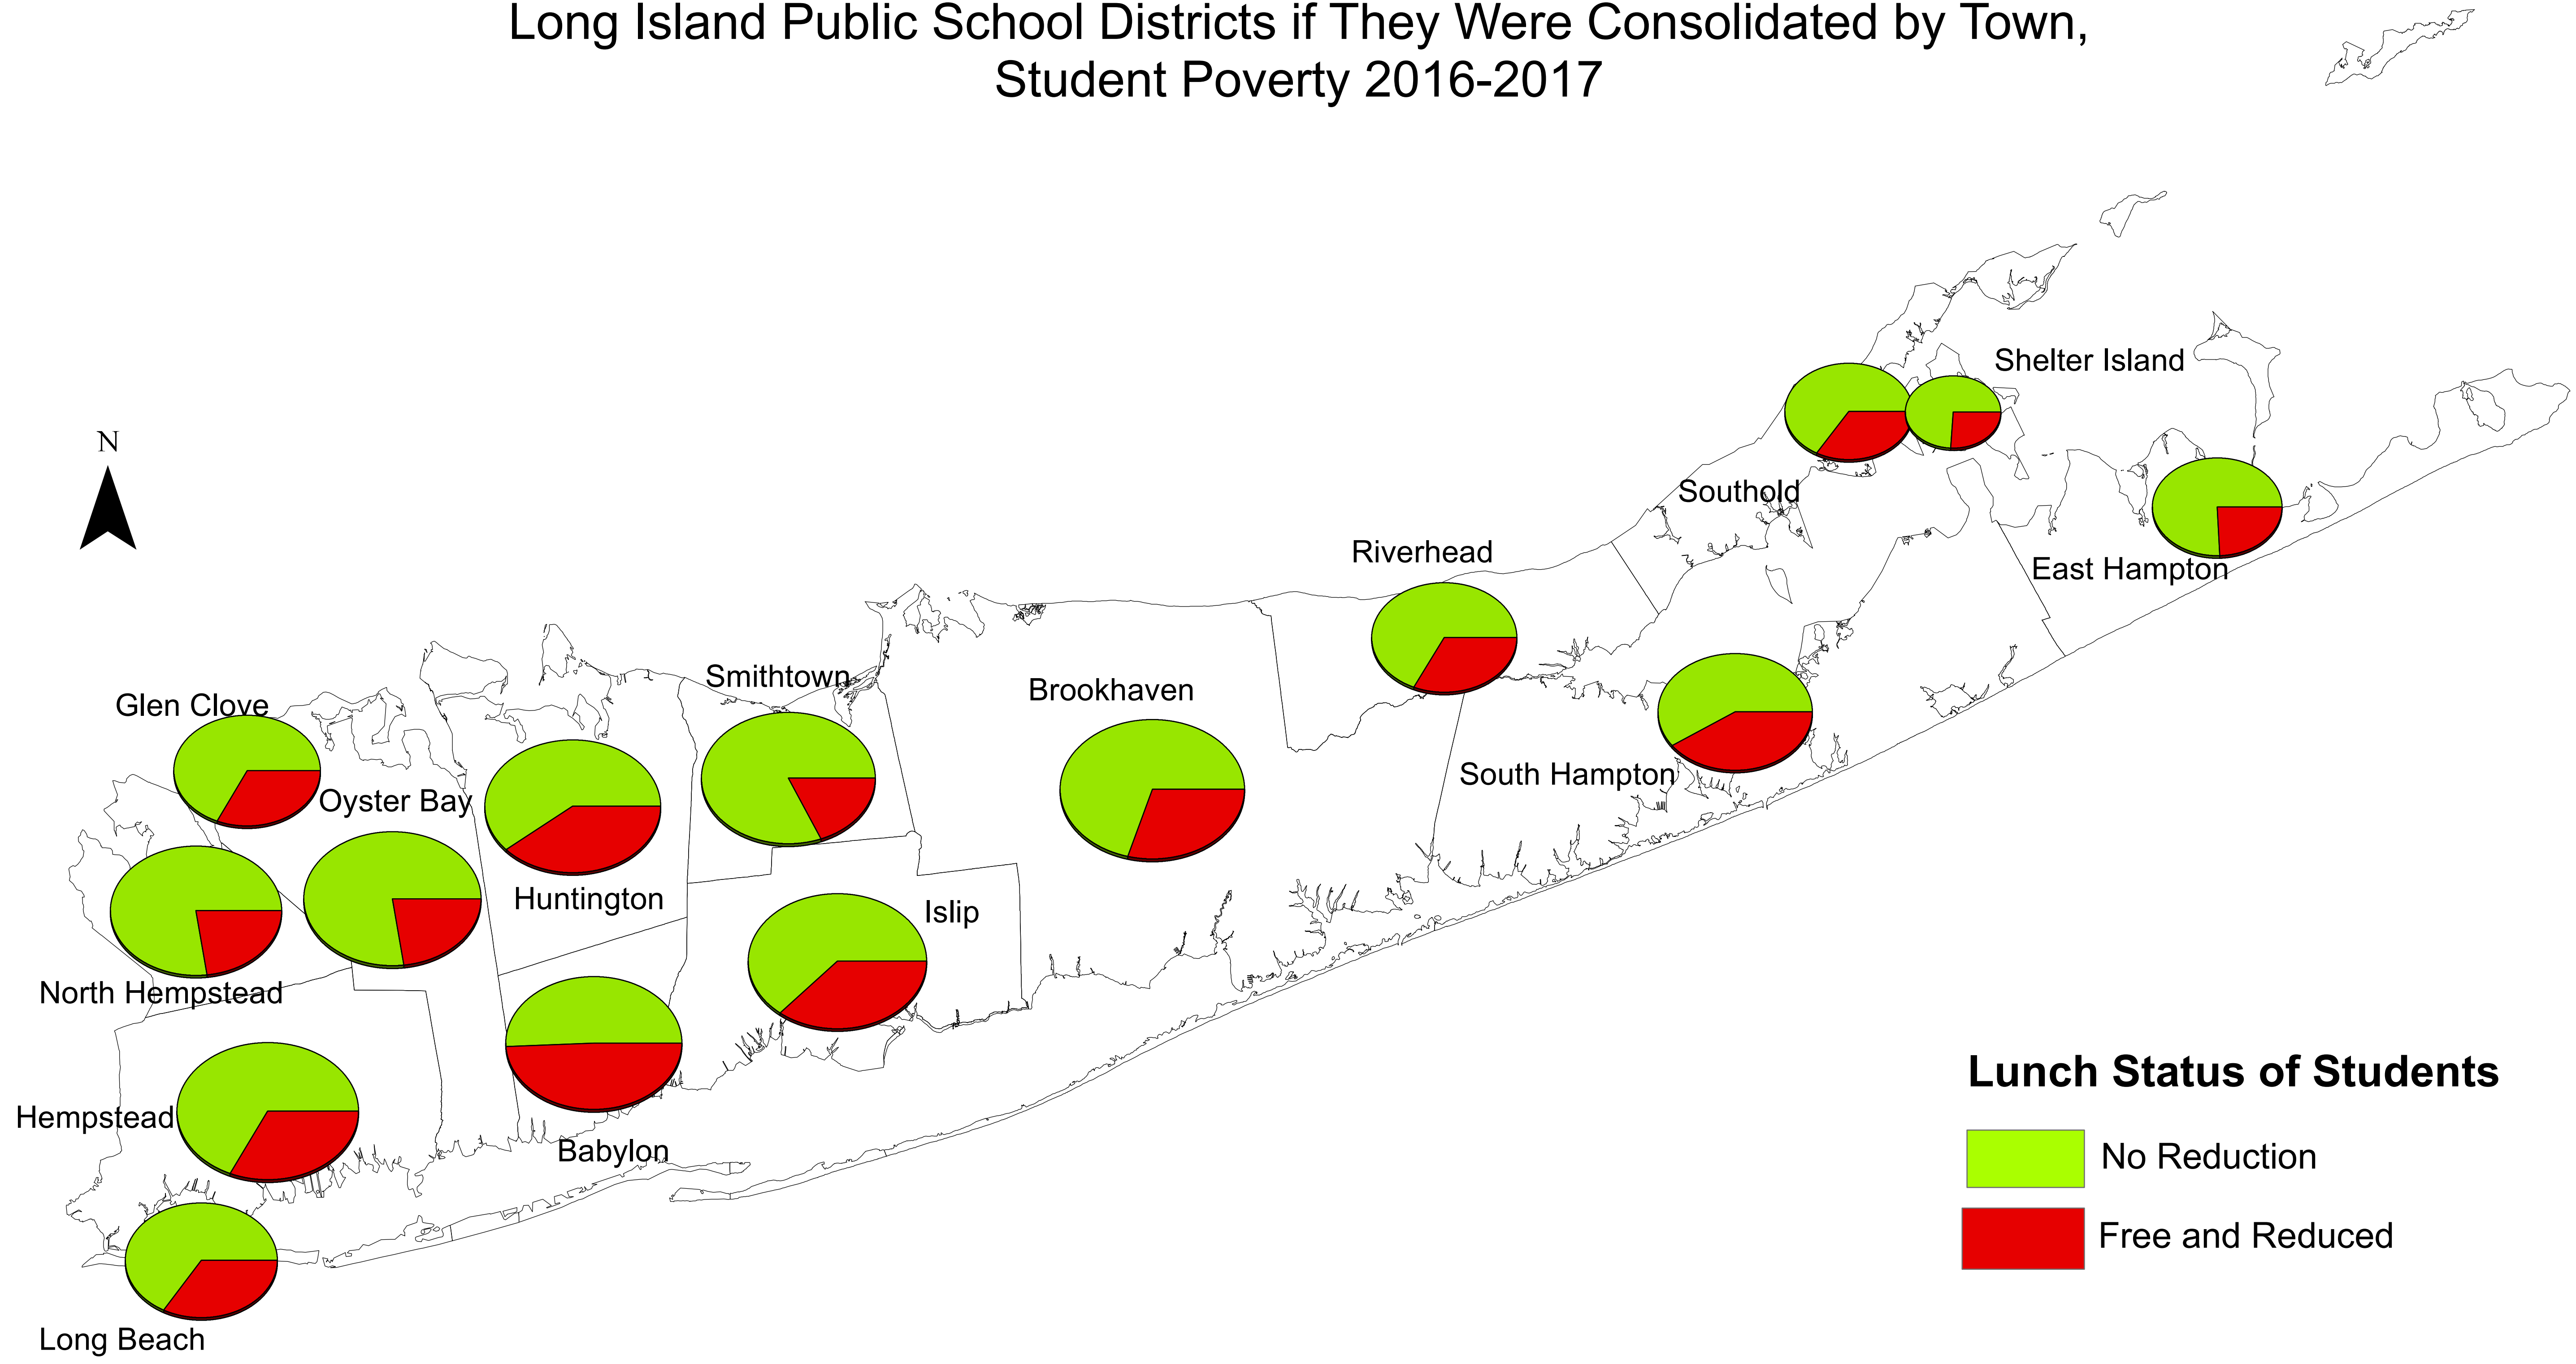

Long Island Public School Districts if They Were Consolidated by Town, Student Poverty 2016-2017

Lunch Status of Students

- No Reduction
- Free and Reduced

Data: NY STATE Department of Education - School Report Card [2016 - 17]