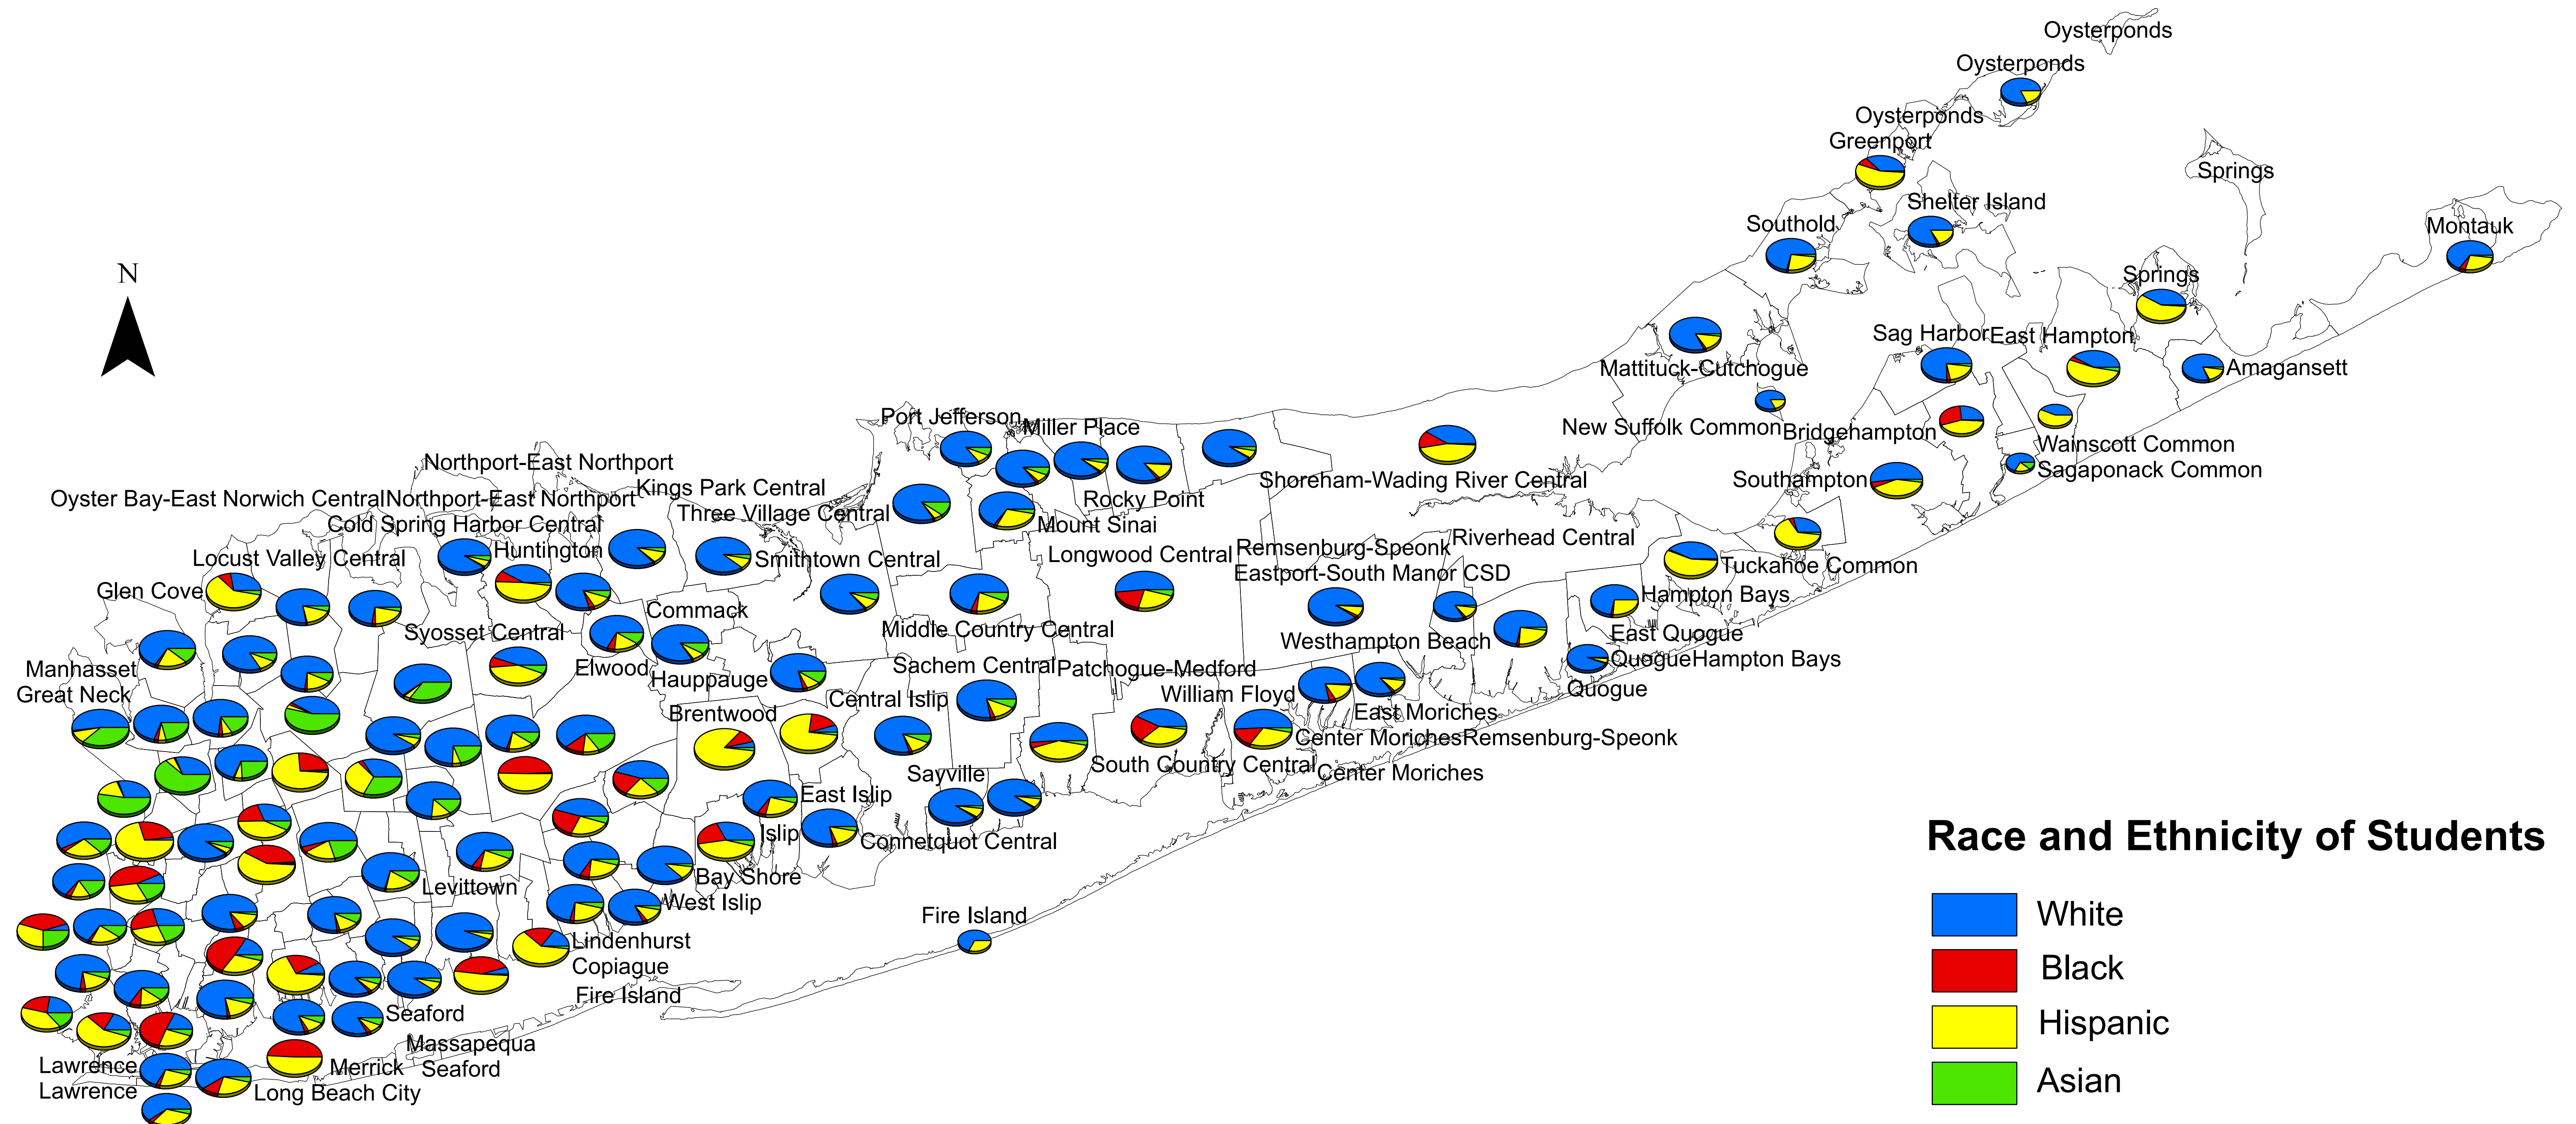

# Long Island Public School Districts, Race and Ethnicity 2016-2017

### Race and Ethnicity of Students

- White
- Black
- Hispanic
- Asian