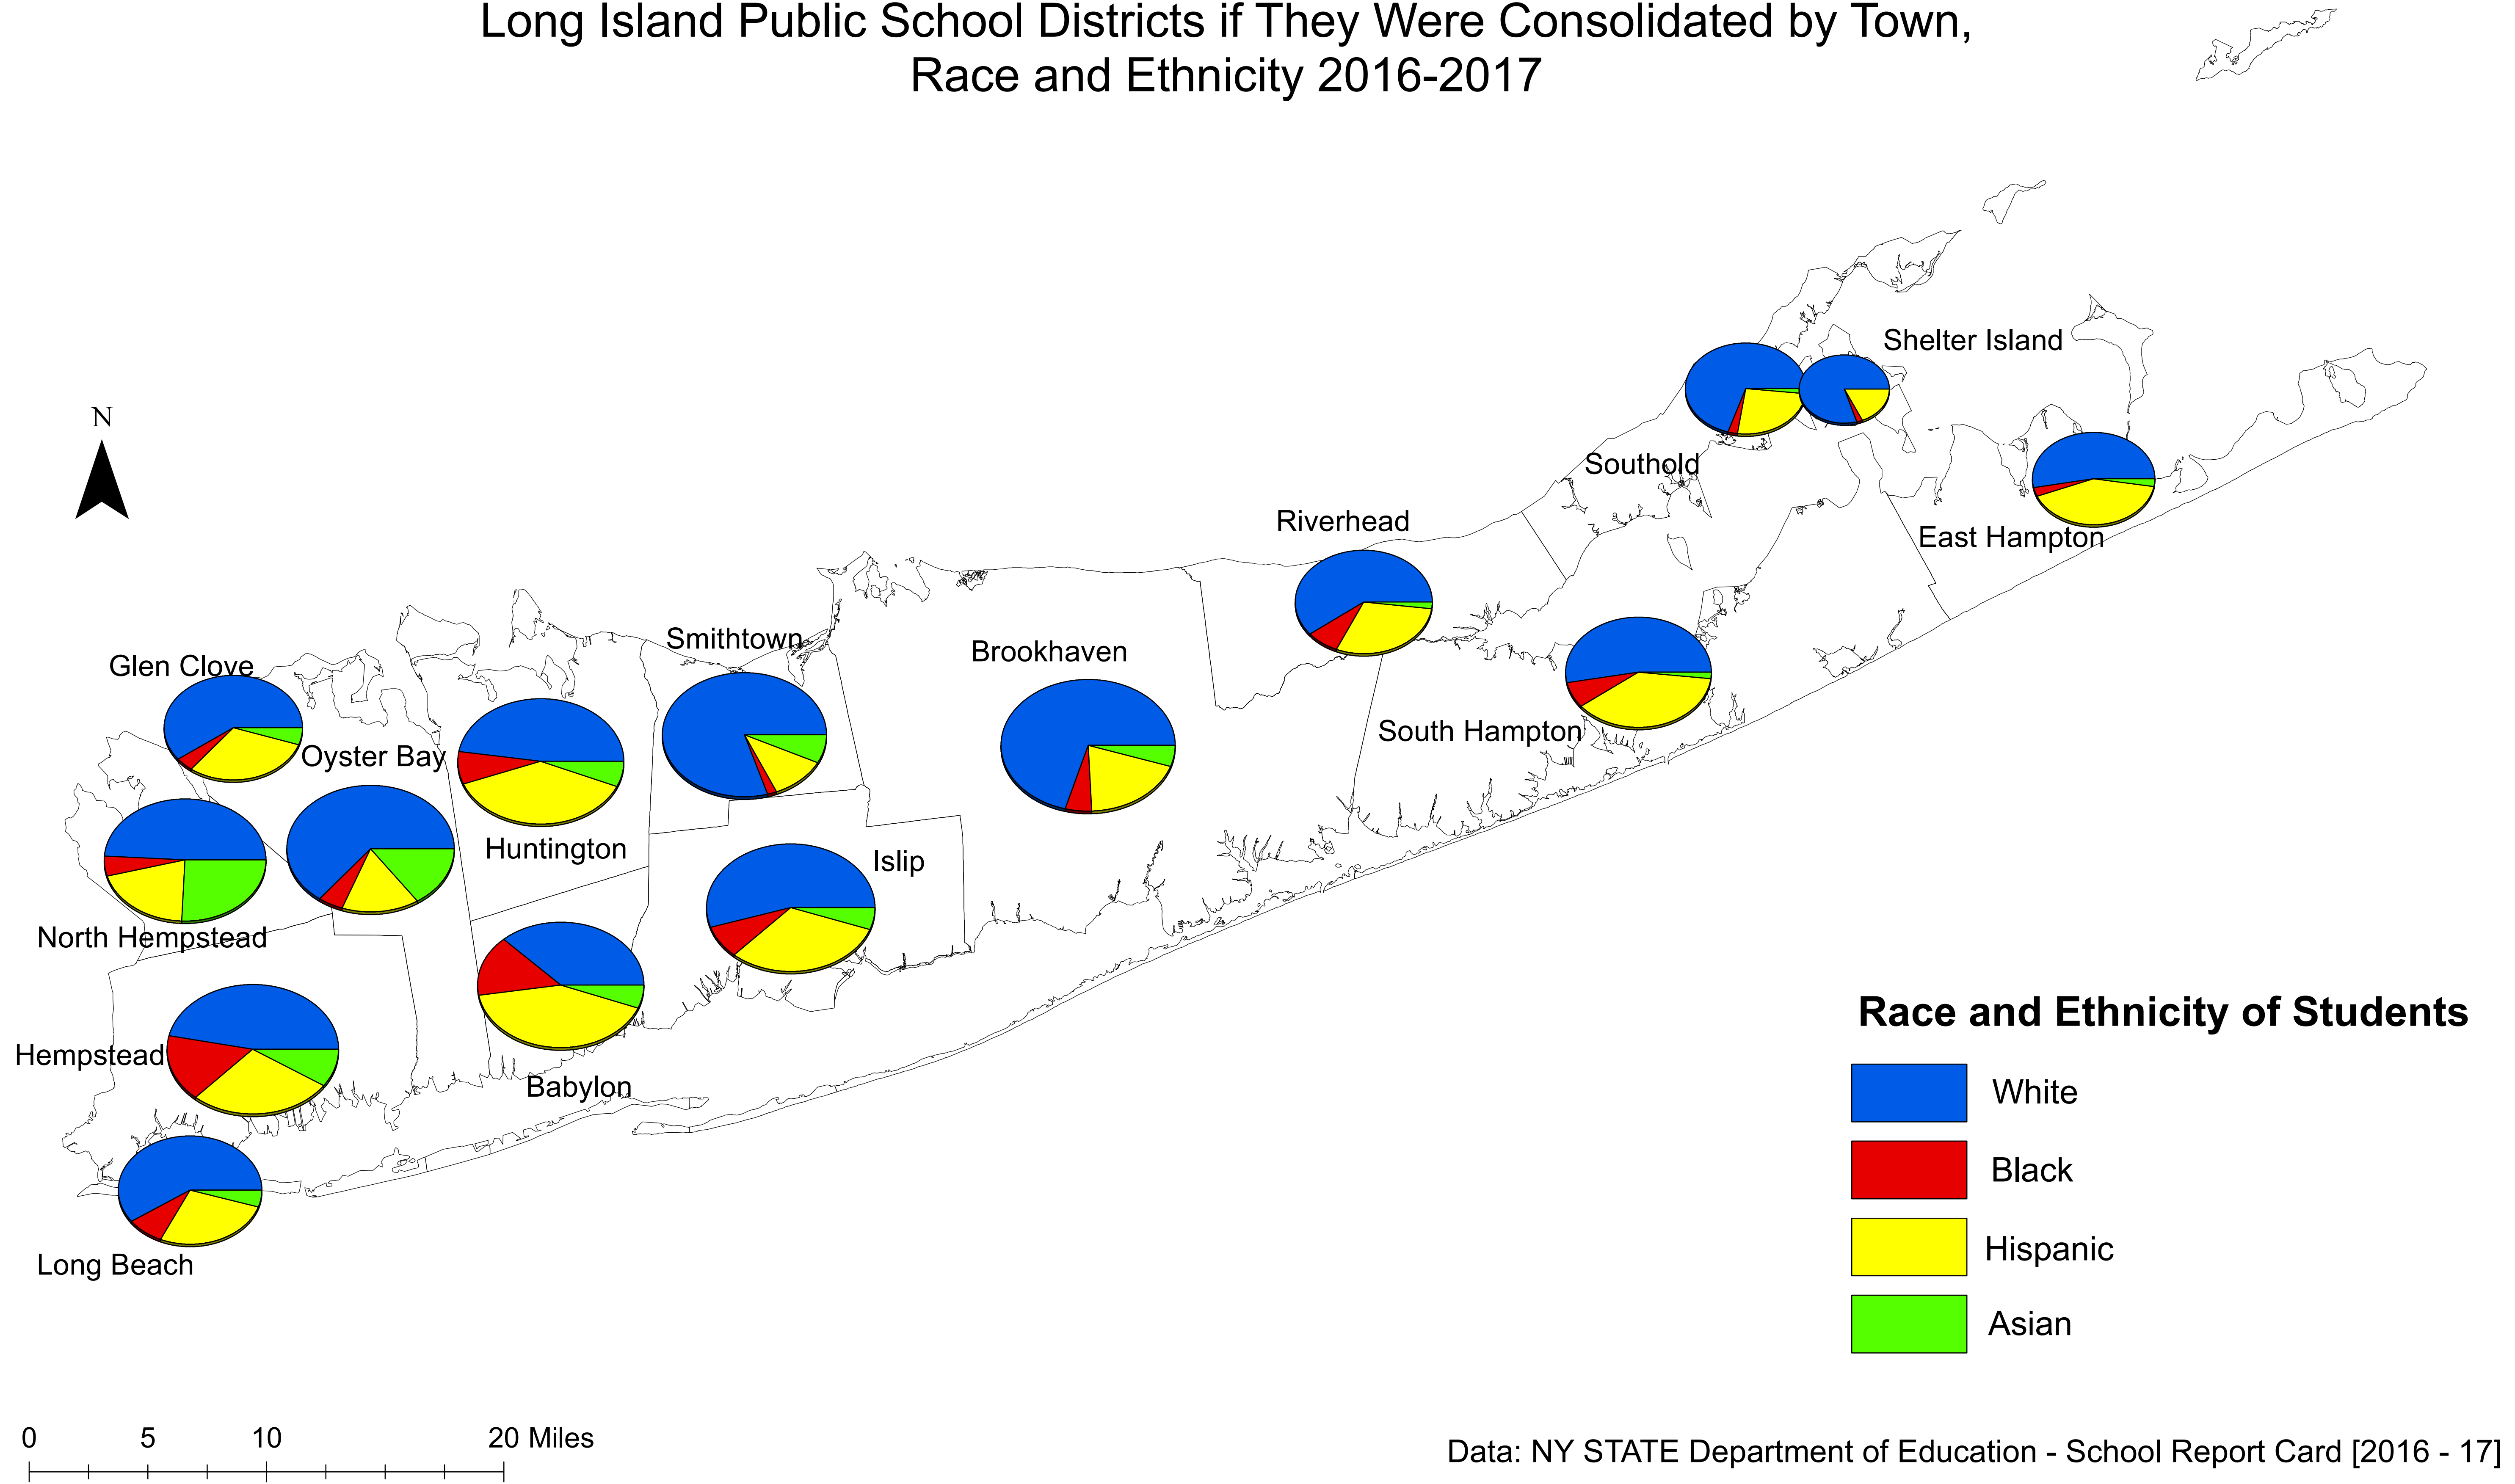

# Long Island Public School Districts if They Were Consolidated by Town, Race and Ethnicity 2016-2017

Data: NY STATE Department of Education - School Report Card [2016 - 17]